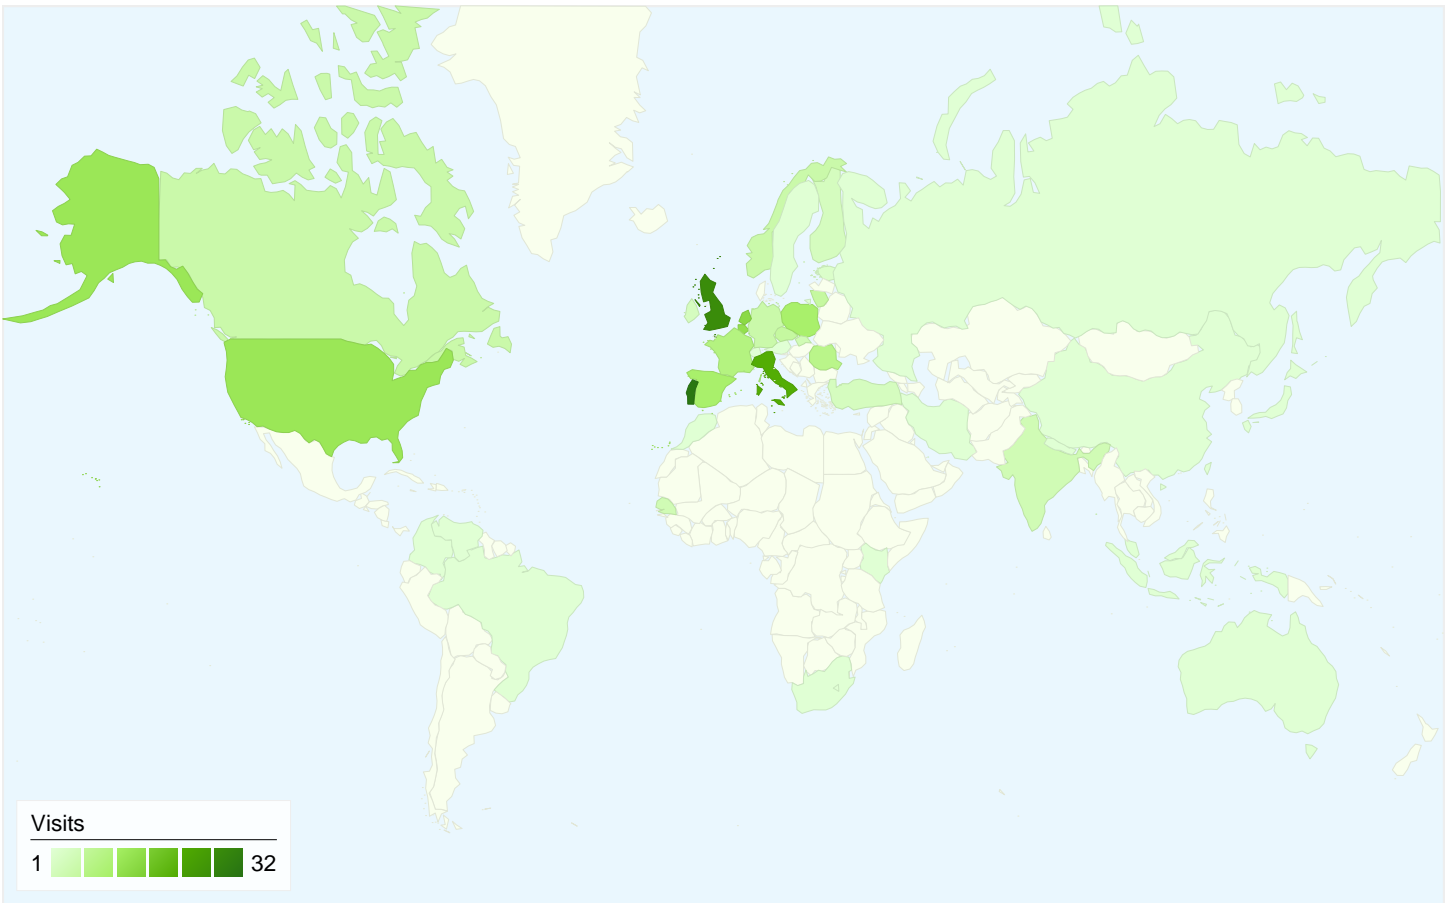

Visitors
180

Map Overlay world

Traffic Sources Overview

- **Search Engines**
124.00 (51.88%)
- **Direct Traffic**
87.00 (36.40%)
- **Referring Sites**
28.00 (11.72%)

Content Overview

Pages	Pageviews	% Pageviews
/node/644	148	15.13%
/node/124	36	3.68%
/node/7	33	3.37%
/	33	3.37%
/resources/directory	32	3.27%

All traffic sources sent a total of 239 visits

 **36.40%** Direct Traffic

 **11.72%** Referring Sites

 **51.88%** Search Engines

Top Traffic Sources

Sources	Visits	% visits
google (organic)	113	47.28%
(direct) ((none))	87	36.40%
esflive.eu (referral)	8	3.35%
images.google.com (referral)	4	1.67%
yahoo (organic)	4	1.67%

Keywords	Visits	% visits
powering a new future	7	5.65%
maria nunes	4	3.23%
key stages in innovations	3	2.42%
key stages of innovation	3	2.42%
community of practice social	2	1.61%

239 visits came from 42 countries/territories