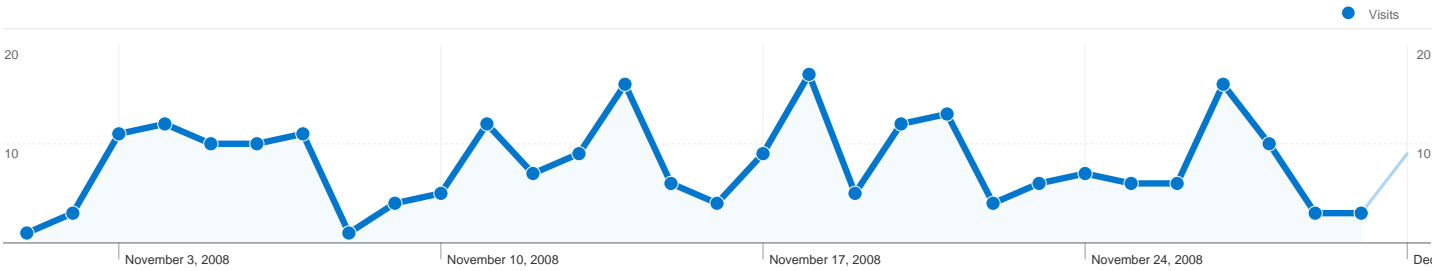

All traffic sources sent a total of 239 visits

36.40% Direct Traffic

11.72% Referring Sites

51.88% Search Engines