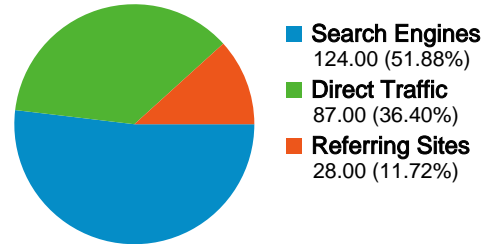

180 people visited this site

239 Visits

180 Absolute Unique Visitors

978 Pageviews

4.09 Average Pageviews

00:03:47 Time on Site

61.51% Bounce Rate

65.27% New Visits

Technical Profile

Browser	Visits	% visits	Connection Speed	Visits	% visits
Internet Explorer	155	64.85%	Unknown	89	37.24%
Firefox	68	28.45%	DSL	77	32.22%
Opera	5	2.09%	Cable	39	16.32%
(not set)	5	2.09%	T1	27	11.30%
Safari	3	1.26%	Dialup	5	2.09%

All traffic sources sent a total of 239 visits

 **36.40%** Direct Traffic

 **11.72%** Referring Sites

 **51.88%** Search Engines

Top Traffic Sources

Sources	Visits	% visits
google (organic)	113	47.28%
(direct) ((none))	87	36.40%
esflive.eu (referral)	8	3.35%
images.google.com (referral)	4	1.67%
yahoo (organic)	4	1.67%