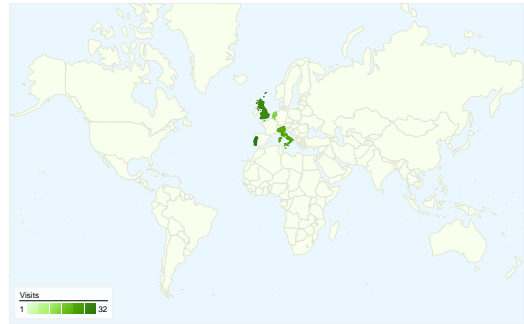

Site Usage

239 Visits

61.51% Bounce Rate

978 Pageviews

00:03:47 Avg. Time on Site

4.09 Pages/Visit

65.27% % New Visits

Visitors Overview

Visitors
180

Map Overlay world

Traffic Sources Overview

- **Search Engines**
124.00 (51.88%)
- **Direct Traffic**
87.00 (36.40%)
- **Referring Sites**
28.00 (11.72%)

Content Overview

Pages	Pageviews	% Pageviews
/node/644	148	15.13%
/node/124	36	3.68%
/node/7	33	3.37%
/	33	3.37%
/resources/directory	32	3.27%

180 people visited this site

239 Visits

180 Absolute Unique Visitors

978 Pageviews

4.09 Average Pageviews

00:03:47 Time on Site

61.51% Bounce Rate

65.27% New Visits

All traffic sources sent a total of 239 visits

 **36.40%** Direct Traffic

 **11.72%** Referring Sites

 **51.88%** Search Engines

Top Traffic Sources

Sources	Visits	% visits
google (organic)	113	47.28%
(direct) ((none))	87	36.40%
esflive.eu (referral)	8	3.35%
images.google.com (referral)	4	1.67%
yahoo (organic)	4	1.67%