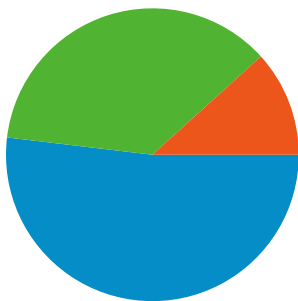

Site Usage

239 Visits

61.51% Bounce Rate

978 Pageviews

00:03:47 Avg. Time on Site

4.09 Pages/Visit

65.27% % New Visits

Visitors Overview

Visitors
180

Map Overlay world

Traffic Sources Overview

- **Search Engines**
124.00 (51.88%)
- **Direct Traffic**
87.00 (36.40%)
- **Referring Sites**
28.00 (11.72%)

Content Overview

Pages	Pageviews	% Pageviews
/node/644	148	15.13%
/node/124	36	3.68%
/node/7	33	3.37%
/	33	3.37%
/resources/directory	32	3.27%

180 people visited this site

239 Visits

180 Absolute Unique Visitors

978 Pageviews

4.09 Average Pageviews

00:03:47 Time on Site

61.51% Bounce Rate

65.27% New Visits

Pages on this site were viewed a total of 978 times

978 Pageviews

616 Unique Views

61.51% Bounce Rate

Top Content

Pages	Pageviews	% Pageviews
/node/644	148	15.13%
/node/124	36	3.68%
/node/7	33	3.37%
/	33	3.37%
/resources/directory	32	3.27%