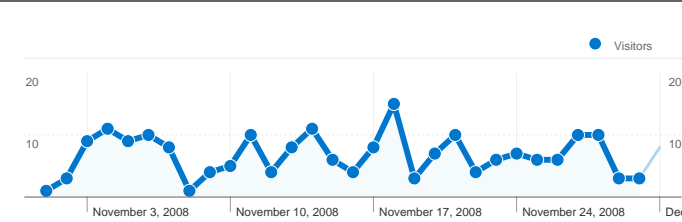

Site Usage

239 Visits

61.51% Bounce Rate

978 Pageviews

00:03:47 Avg. Time on Site

4.09 Pages/Visit

65.27% % New Visits

Visitors Overview

180 people visited this site

239 Visits

180 Absolute Unique Visitors

978 Pageviews

4.09 Average Pageviews

00:03:47 Time on Site

61.51% Bounce Rate

65.27% New Visits

Site Usage

Visits	Pages/Visit	Avg. Time on Site	% New Visits	Bounce Rate	
239 % of Site Total: 100.00%	4.09 Site Avg: 4.09 (0.00%)	00:03:47 Site Avg: 00:03:47 (0.00%)	65.69% Site Avg: 65.27% (0.64%)	61.51% Site Avg: 61.51% (0.00%)	
Country/Territory	Visits	Pages/Visit	Avg. Time on Site	% New Visits	Bounce Rate
Portugal	32	10.09	00:10:57	21.88%	28.12%
United Kingdom	28	1.39	00:00:13	71.43%	82.14%
Italy	22	4.86	00:02:32	54.55%	59.09%
Netherlands	15	1.47	00:00:51	53.33%	80.00%
Belgium	14	2.36	00:01:15	71.43%	71.43%
United States	13	1.15	00:00:11	100.00%	84.62%
Spain	11	1.27	00:00:22	100.00%	81.82%
Poland	11	3.09	00:01:41	63.64%	54.55%
France	9	2.11	00:00:51	77.78%	44.44%
Romania	8	4.00	00:05:46	37.50%	50.00%

Pages on this site were viewed a total of 978 times

978 Pageviews

616 Unique Views

61.51% Bounce Rate

Top Content

Pages	Pageviews	% Pageviews
/node/644	148	15.13%
/node/124	36	3.68%
/node/7	33	3.37%
/	33	3.37%
/resources/directory	32	3.27%