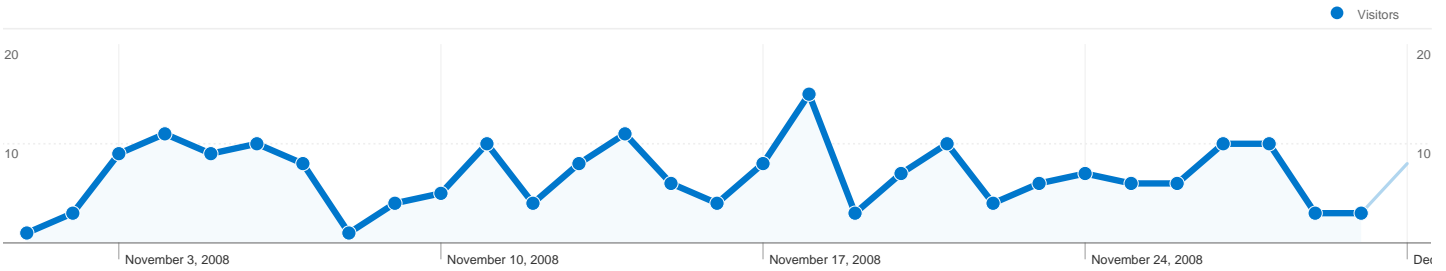

Site Usage

239 Visits

61.51% Bounce Rate

978 Pageviews

00:03:47 Avg. Time on Site

4.09 Pages/Visit

65.27% % New Visits

Visitors Overview

180 people visited this site

239 Visits

180 Absolute Unique Visitors

978 Pageviews

4.09 Average Pageviews

00:03:47 Time on Site

61.51% Bounce Rate

65.27% New Visits

Pages on this site were viewed a total of 978 times

978 Pageviews

616 Unique Views

61.51% Bounce Rate

Top Content

Pages	Pageviews	% Pageviews
/node/644	148	15.13%
/node/124	36	3.68%
/node/7	33	3.37%
/	33	3.37%
/resources/directory	32	3.27%