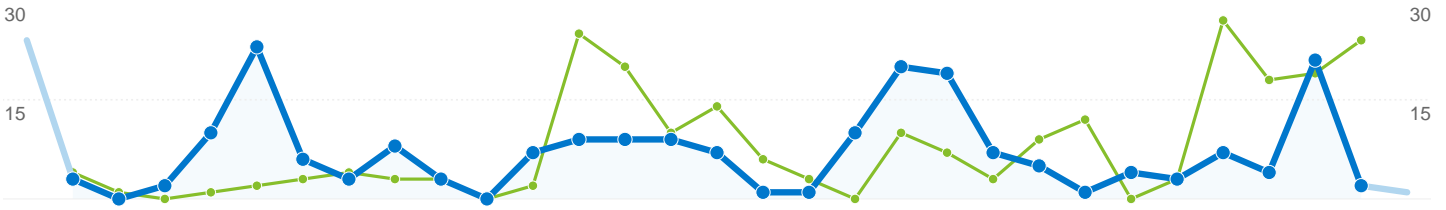

Connection Speed	Visits	% visits
Unknown		
Jan 3, 2008 - Jan 31, 2008	89	38.20%
Feb 1, 2008 - Feb 29, 2008	79	38.73%
% Change	-11.24%	-11.24%
DSL		
Jan 3, 2008 - Jan 31, 2008	56	24.03%
Feb 1, 2008 - Feb 29, 2008	69	33.82%
% Change	23.21%	23.21%
Cable		
Jan 3, 2008 - Jan 31, 2008	54	23.18%
Feb 1, 2008 - Feb 29, 2008	31	15.20%

% Change -76.92% -76.92%

% Change -42.59% -42.59%

Dialup

Jan 3, 2008 - Jan 31, 2008 15 6.44%

Feb 1, 2008 - Feb 29, 2008 13 6.37%

% Change -13.33% -13.33%

T1

Jan 3, 2008 - Jan 31, 2008 19 8.15%

Feb 1, 2008 - Feb 29, 2008 11 5.39%

% Change -42.11% -42.11%

All traffic sources sent a total of 204 visits

42.16% Direct Traffic
Previous: 59.66% (-29.33%)

18.14% Referring Sites
Previous: 10.73% (69.04%)