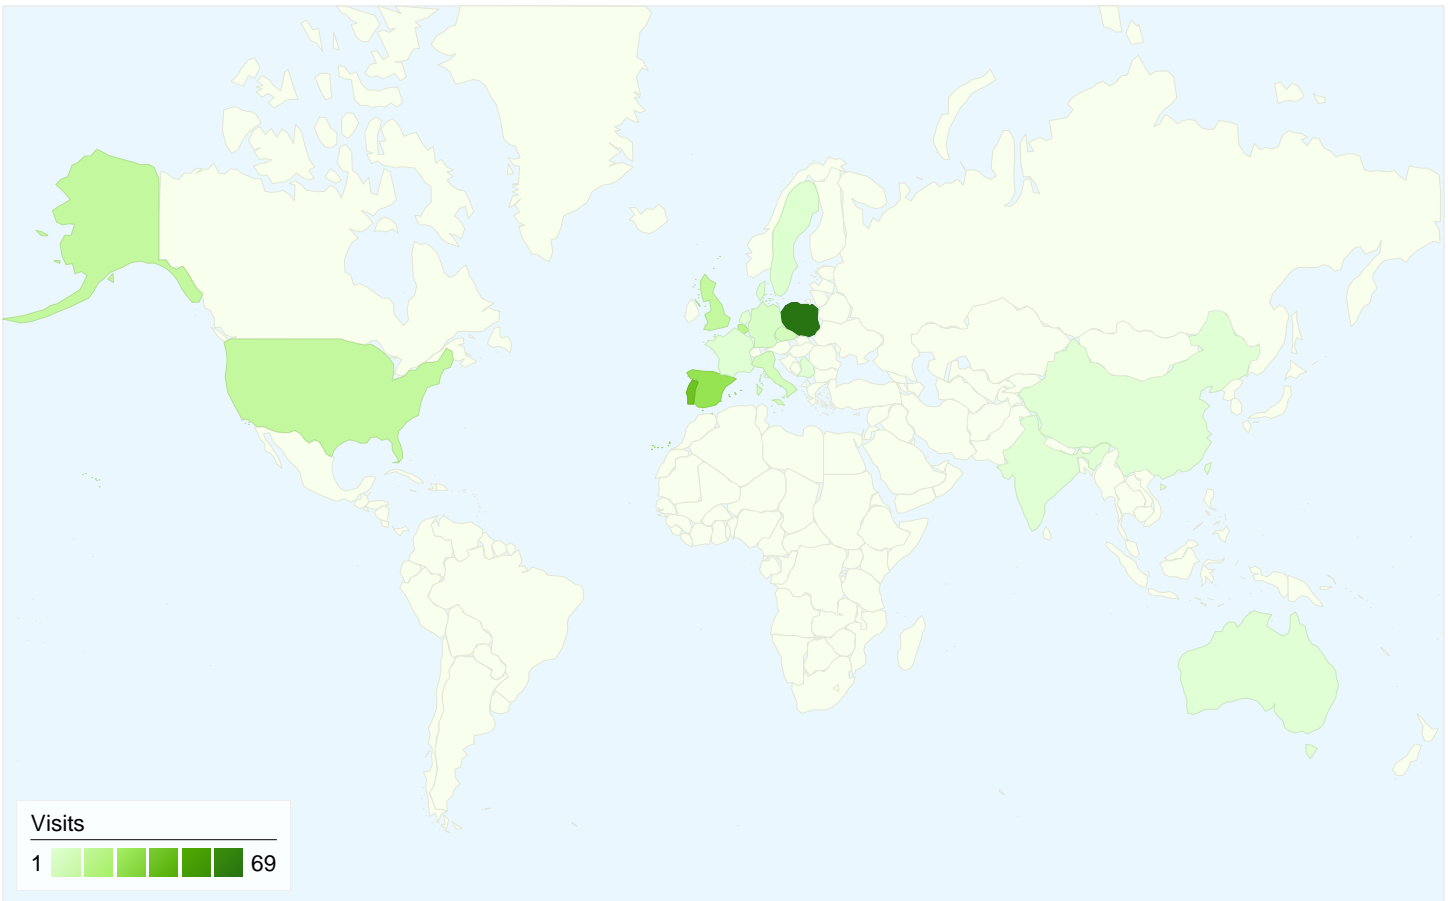

204 visits came from 18 countries/territories

Site Usage

Visits 204 Previous: 233 (-12.45%)	Pages/Visit 6.46 Previous: 6.80 (-4.96%)	Avg. Time on Site 00:06:50 Previous: 00:07:14 (-5.33%)	% New Visits 34.80% Previous: 27.90% (24.76%)	Bounce Rate 34.31% Previous: 36.05% (-4.82%)	
Country/Territory	Visits	Pages/Visit	Avg. Time on Site	% New Visits	Bounce Rate
Poland					
Jan 3, 2008 - Jan 31, 2008	46	7.48	00:08:22	15.22%	28.26%
Feb 1, 2008 - Feb 29, 2008	69	7.46	00:09:48	31.88%	27.54%
% Change	50.00%	-0.19%	17.20%	109.52%	-2.56%
Portugal					
Jan 3, 2008 - Jan 31, 2008	70	9.19	00:10:15	24.29%	30.00%
Feb 1, 2008 - Feb 29, 2008	39	7.28	00:06:21	2.56%	20.51%
% Change	-44.29%	-20.72%	-38.02%	-89.44%	-31.62%
Spain					
Jan 3, 2008 - Jan 31, 2008	35	7.00	00:08:37	14.29%	28.57%