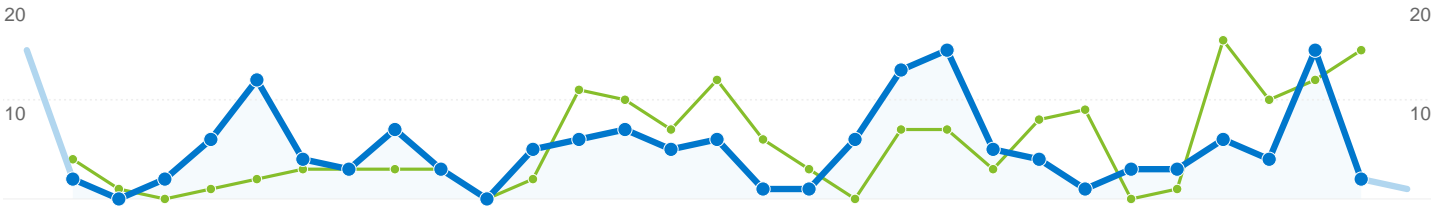

Site Usage

 **204 Visits**
 Previous: 233 (-12.45%)

 **34.31% Bounce Rate**
 Previous: 36.05% (-4.82%)

 **1,318 Pageviews**
 Previous: 1,584 (-16.79%)

 **00:06:50 Avg. Time on Site**
 Previous: 00:07:14 (-5.33%)

 **6.46 Pages/Visit**
 Previous: 6.80 (-4.96%)

 **34.80% % New Visits**
 Previous: 27.90% (24.76%)

Visitors Overview

Visitors
95

Map Overlay world

Traffic Sources Overview

Content Overview		
Pages	Pageviews	% Pageviews
/		
Jan 3, 2008 - Jan 31, 2008	245	15.47%
Feb 1, 2008 - Feb 29, 2008	183	13.88%
% Change	-25.31%	-25.31%
/node/116		
Jan 3, 2008 - Jan 31, 2008	6	0.38%
Feb 1, 2008 - Feb 29, 2008	60	4.55%
% Change	900.00%	900.00%
/resources/directory		
Jan 3, 2008 - Jan 31, 2008	113	7.13%
Feb 1, 2008 - Feb 29, 2008	58	4.40%
% Change	-48.67%	-48.67%
/og		
Jan 3, 2008 - Jan 31, 2008	70	4.42%
Feb 1, 2008 - Feb 29, 2008	49	3.72%
% Change	-30.00%	-30.00%
/node/7		
Jan 3, 2008 - Jan 31, 2008	54	3.41%
Feb 1, 2008 - Feb 29, 2008	37	2.81%
% Change	-31.48%	-31.48%

95 people visited this site

 **204 Visits**
 Previous: 233 (-12.45%)

 **95 Absolute Unique Visitors**
 Previous: 88 (7.95%)

 **1,318 Pageviews**
 Previous: 1,584 (-16.79%)

 **6.46 Average Pageviews**
 Previous: 6.80 (-4.96%)