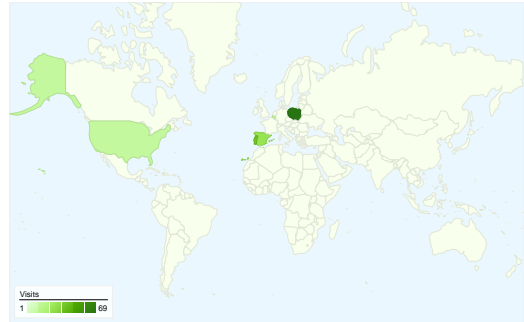

 **6.46 Pages/Visit**
 Previous: 6.80 (-4.96%)

 **34.80% % New Visits**
 Previous: 27.90% (24.76%)

Visitors Overview

Visitors
95

Map Overlay world

Traffic Sources Overview

Content Overview		
Pages	Pageviews	% Pageviews
/		
Jan 3, 2008 - Jan 31, 2008	245	15.47%
Feb 1, 2008 - Feb 29, 2008	183	13.88%
% Change	-25.31%	-25.31%
/node/116		
Jan 3, 2008 - Jan 31, 2008	6	0.38%
Feb 1, 2008 - Feb 29, 2008	60	4.55%
% Change	900.00%	900.00%
/resources/directory		
Jan 3, 2008 - Jan 31, 2008	113	7.13%
Feb 1, 2008 - Feb 29, 2008	58	4.40%
% Change	-48.67%	-48.67%
/og		
Jan 3, 2008 - Jan 31, 2008	70	4.42%
Feb 1, 2008 - Feb 29, 2008	49	3.72%
% Change	-30.00%	-30.00%
/node/7		
Jan 3, 2008 - Jan 31, 2008	54	3.41%
Feb 1, 2008 - Feb 29, 2008	37	2.81%
% Change	-31.48%	-31.48%

95 people visited this site

 **204 Visits**
 Previous: 233 (-12.45%)

 **95 Absolute Unique Visitors**
 Previous: 88 (7.95%)

 **1,318 Pageviews**
 Previous: 1,584 (-16.79%)

 **6.46 Average Pageviews**
 Previous: 6.80 (-4.96%)