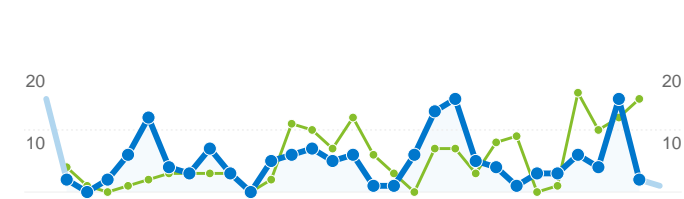

Site Usage

 **204 Visits**
 Previous: 233 (-12.45%)

 **34.31% Bounce Rate**
 Previous: 36.05% (-4.82%)

 **1,318 Pageviews**
 Previous: 1,584 (-16.79%)

 **00:06:50 Avg. Time on Site**
 Previous: 00:07:14 (-5.33%)

 **6.46 Pages/Visit**
 Previous: 6.80 (-4.96%)

 **34.80% % New Visits**
 Previous: 27.90% (24.76%)

Visitors Overview

Visitors
95

Map Overlay world

Traffic Sources Overview

Content Overview		
Pages	Pageviews	% Pageviews
/		
Jan 3, 2008 - Jan 31, 2008	245	15.47%
Feb 1, 2008 - Feb 29, 2008	183	13.88%
% Change	-25.31%	-25.31%
/node/116		
Jan 3, 2008 - Jan 31, 2008	6	0.38%
Feb 1, 2008 - Feb 29, 2008	60	4.55%
% Change	900.00%	900.00%
/resources/directory		
Jan 3, 2008 - Jan 31, 2008	113	7.13%
Feb 1, 2008 - Feb 29, 2008	58	4.40%
% Change	-48.67%	-48.67%
/og		
Jan 3, 2008 - Jan 31, 2008	70	4.42%
Feb 1, 2008 - Feb 29, 2008	49	3.72%
% Change	-30.00%	-30.00%
/node/7		
Jan 3, 2008 - Jan 31, 2008	54	3.41%
Feb 1, 2008 - Feb 29, 2008	37	2.81%
% Change	-31.48%	-31.48%

95 people visited this site

 **204 Visits**
 Previous: 233 (-12.45%)

 **95 Absolute Unique Visitors**
 Previous: 88 (7.95%)

 **1,318 Pageviews**
 Previous: 1,584 (-16.79%)

 **6.46 Average Pageviews**
 Previous: 6.80 (-4.96%)

1 - 10 of 18

Pages on this site were viewed a total of 1,318 times

 **1,318 Pageviews**
 Previous: 1,584 (-16.79%)

 **927 Unique Views**
 Previous: 1,031 (-10.09%)

 **34.31% Bounce Rate**
 Previous: 36.05% (-4.82%)