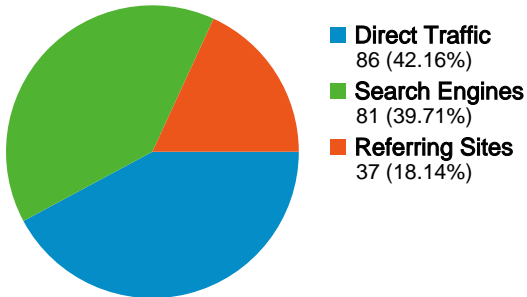

Site Usage

 **204 Visits**
 Previous: 233 (-12.45%)

 **34.31% Bounce Rate**
 Previous: 36.05% (-4.82%)

 **1,318 Pageviews**
 Previous: 1,584 (-16.79%)

 **00:06:50 Avg. Time on Site**
 Previous: 00:07:14 (-5.33%)

 **6.46 Pages/Visit**
 Previous: 6.80 (-4.96%)

 **34.80% % New Visits**
 Previous: 27.90% (24.76%)

Visitors Overview

Visitors
95

Map Overlay world

Traffic Sources Overview

Content Overview		
Pages	Pageviews	% Pageviews
/		
Jan 3, 2008 - Jan 31, 2008	245	15.47%
Feb 1, 2008 - Feb 29, 2008	183	13.88%
% Change	-25.31%	-25.31%
/node/116		
Jan 3, 2008 - Jan 31, 2008	6	0.38%
Feb 1, 2008 - Feb 29, 2008	60	4.55%
% Change	900.00%	900.00%
/resources/directory		
Jan 3, 2008 - Jan 31, 2008	113	7.13%
Feb 1, 2008 - Feb 29, 2008	58	4.40%
% Change	-48.67%	-48.67%
/og		
Jan 3, 2008 - Jan 31, 2008	70	4.42%
Feb 1, 2008 - Feb 29, 2008	49	3.72%
% Change	-30.00%	-30.00%
/node/7		
Jan 3, 2008 - Jan 31, 2008	54	3.41%
Feb 1, 2008 - Feb 29, 2008	37	2.81%
% Change	-31.48%	-31.48%

95 people visited this site

 **204 Visits**
 Previous: 233 (-12.45%)

 **95 Absolute Unique Visitors**
 Previous: 88 (7.95%)

 **1,318 Pageviews**
 Previous: 1,584 (-16.79%)

 **6.46 Average Pageviews**
 Previous: 6.80 (-4.96%)