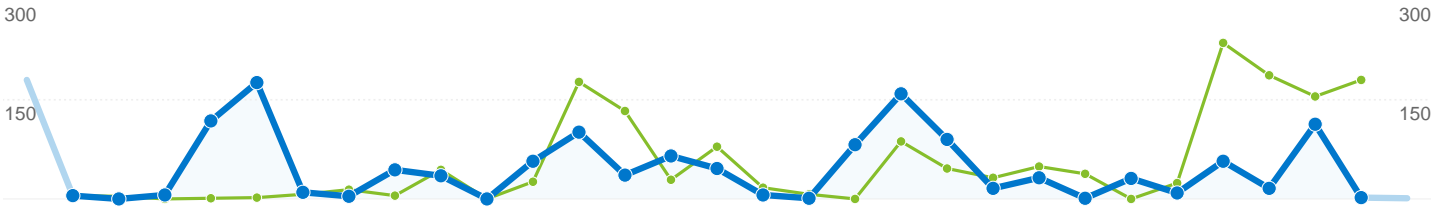

Keywords	Visits	% visits
innovation mainstreaming		
Jan 3, 2008 - Jan 31, 2008	7	10.14%
Feb 1, 2008 - Feb 29, 2008	20	24.69%
% Change	185.71%	185.71%
aggregator/categories/1		
Jan 3, 2008 - Jan 31, 2008	28	40.58%
Feb 1, 2008 - Feb 29, 2008	11	13.58%
% Change	-60.71%	-60.71%
aggregator/sources/7		
Jan 3, 2008 - Jan 31, 2008	11	15.94%
Feb 1, 2008 - Feb 29, 2008	11	13.58%
% Change	0.00%	0.00%
innovation mainstreaming esflive		
Jan 3, 2008 - Jan 31, 2008	1	1.45%
Feb 1, 2008 - Feb 29, 2008	4	4.94%
% Change	300.00%	300.00%
rickter scale		
Jan 3, 2008 - Jan 31, 2008	0	0.00%

Feb 1, 2008 - Feb 29, 2008	6	2.94%
% Change	0.00%	0.00%

Feb 1, 2008 - Feb 29, 2008	3	3.70%
% Change	0.00%	0.00%

204 visits came from 18 countries/territories

Site Usage

Visits 204 Previous: 233 (-12.45%)	Pages/Visit 6.46 Previous: 6.80 (-4.96%)	Avg. Time on Site 00:06:50 Previous: 00:07:14 (-5.33%)	% New Visits 34.80% Previous: 27.90% (24.76%)	Bounce Rate 34.31% Previous: 36.05% (-4.82%)	
Country/Territory	Visits	Pages/Visit	Avg. Time on Site	% New Visits	Bounce Rate
Poland					
Jan 3, 2008 - Jan 31, 2008	46	7.48	00:08:22	15.22%	28.26%
Feb 1, 2008 - Feb 29, 2008	69	7.46	00:09:48	31.88%	27.54%
% Change	50.00%	-0.19%	17.20%	109.52%	-2.56%
Portugal					
Jan 3, 2008 - Jan 31, 2008	70	9.19	00:10:15	24.29%	30.00%
Feb 1, 2008 - Feb 29, 2008	39	7.28	00:06:21	2.56%	20.51%
% Change	-44.29%	-20.72%	-38.02%	-89.44%	-31.62%
Spain					
Jan 3, 2008 - Jan 31, 2008	35	7.00	00:08:37	14.29%	28.57%

1 - 10 of 18

Pages on this site were viewed a total of 1,318 times

 **1,318 Pageviews**
 Previous: 1,584 (-16.79%)

 **927 Unique Views**
 Previous: 1,031 (-10.09%)

 **34.31% Bounce Rate**
 Previous: 36.05% (-4.82%)